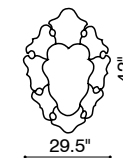

Voila /

Console Table - 850020 /
Coffee Table - 850021 /
Side Table - 850022 /

The Voila table series has three elegant sizes and shapes. With a mirrored surface and curved solid painted black wood legs.