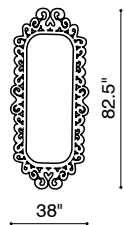

Shiva /

850005 Clear /
850006 Black /