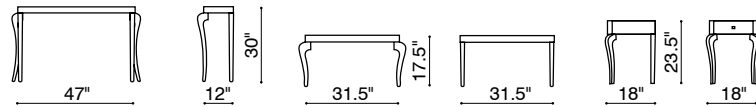

Shiva /

850005 Clear /
850006 Black /

With a fusion and multicultural accent shaping, the Shiva mirror is handcrafted with a solid back and dual wires for multiple hanging positions.

Brahma /

850013 Gray / 850014 Clear /
850015 Black /

Voila /

Console Table - 850020 /
Coffee Table - 850021 /
Side Table - 850022 /

The Voila table series has three elegant sizes and shapes. With a mirrored surface and curved solid painted black wood legs.