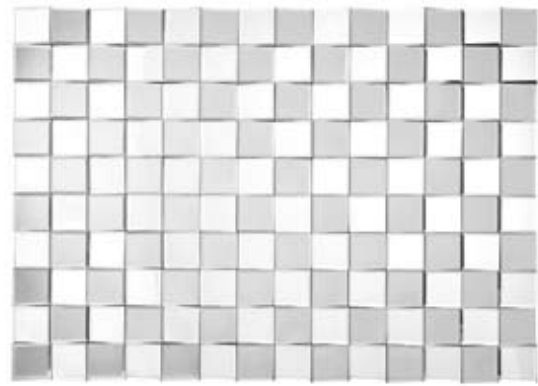

A lot of my works deal with a passage, which is about time. I don't see anything that I do as a static object in space. It has to exist as a journey in time.

-Maya Lin

Mirror

With its many facets and many angles, all the mirrors are handcrafted with a solid back and dual wires for multiple hanging positions.

Burst / 850000 /

Bang / 850001 /

Glacier / 850002 /

Fractal / 850003 /

Accessory Series

Reflect /

850004 /

With its many facets and many angles, the Reflect mirror is handcrafted with a solid back and dual wires for mutiple hanging positions.

Vishnu /

850010 Gray / 850011 Clear /
850012 Black /

With a fusion and multicultural accent shaping, the Vishnu / Brahma mirror is handcrafted with a solid back and dual wires for multiple hanging positions.