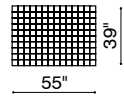

Reflect /

850004 /

With its many facets and many angles, the Reflect mirror is handcrafted with a solid back and dual wires for mutiple hanging positions.