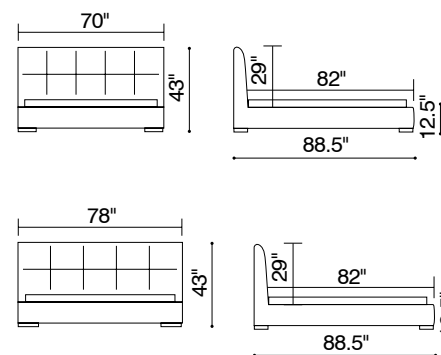

Design is not making beauty, beauty emerges from selection, affinities, integration, love.

-Louis Kahn

Bedroom Series

Amelie /

Bed Queen -
800200 Black / 800201 White /
Bed King -
800210 Black / 800211 White /